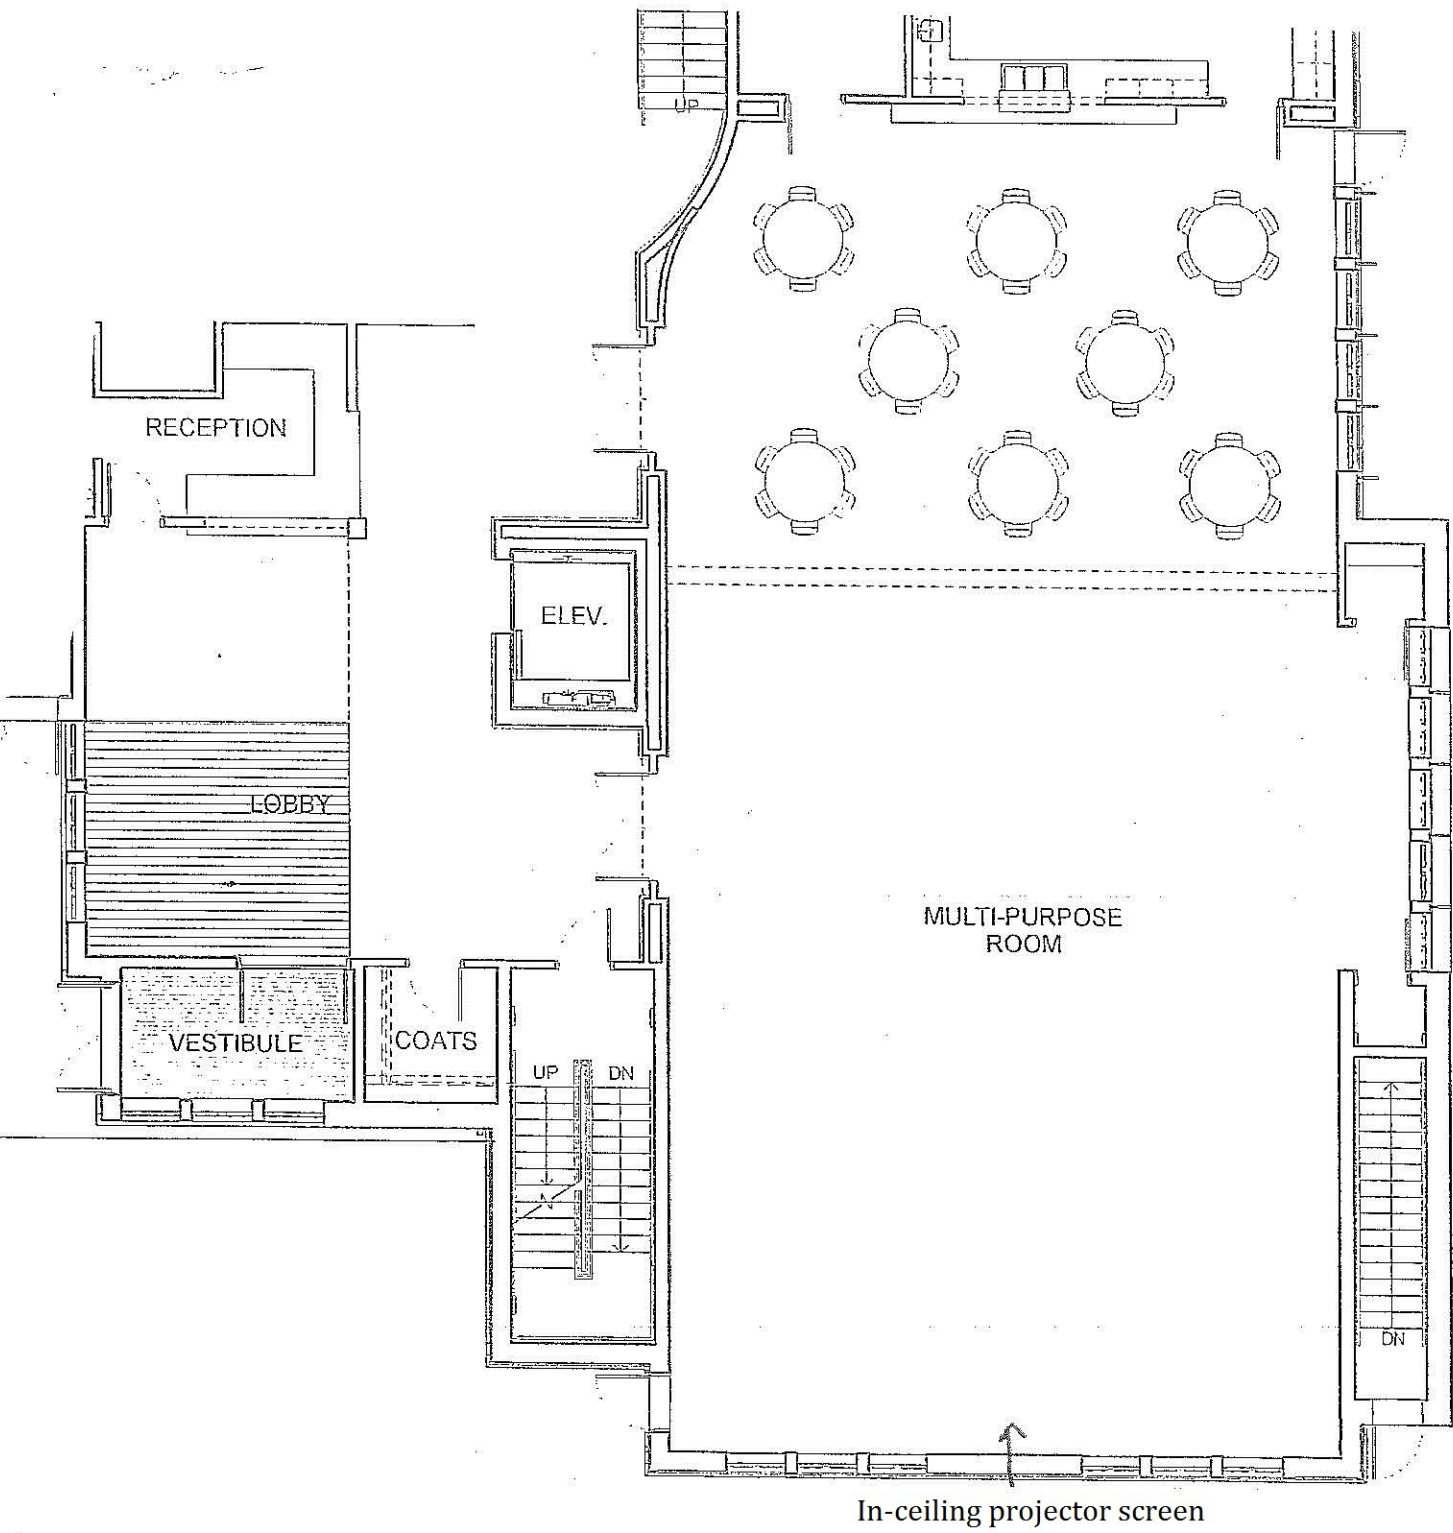

AVAILABLE FURNITURE

- 180 Chairs (100 are padded/folding)
- 10 48" round tables
- 9 36" x 60" tables
- 12 36" x 72" tables

The Center at the Heights
300 Hillside Avenue, Needham
1st floor Multi-purpose Room, Cafe & Lobby

In-ceiling projector screen